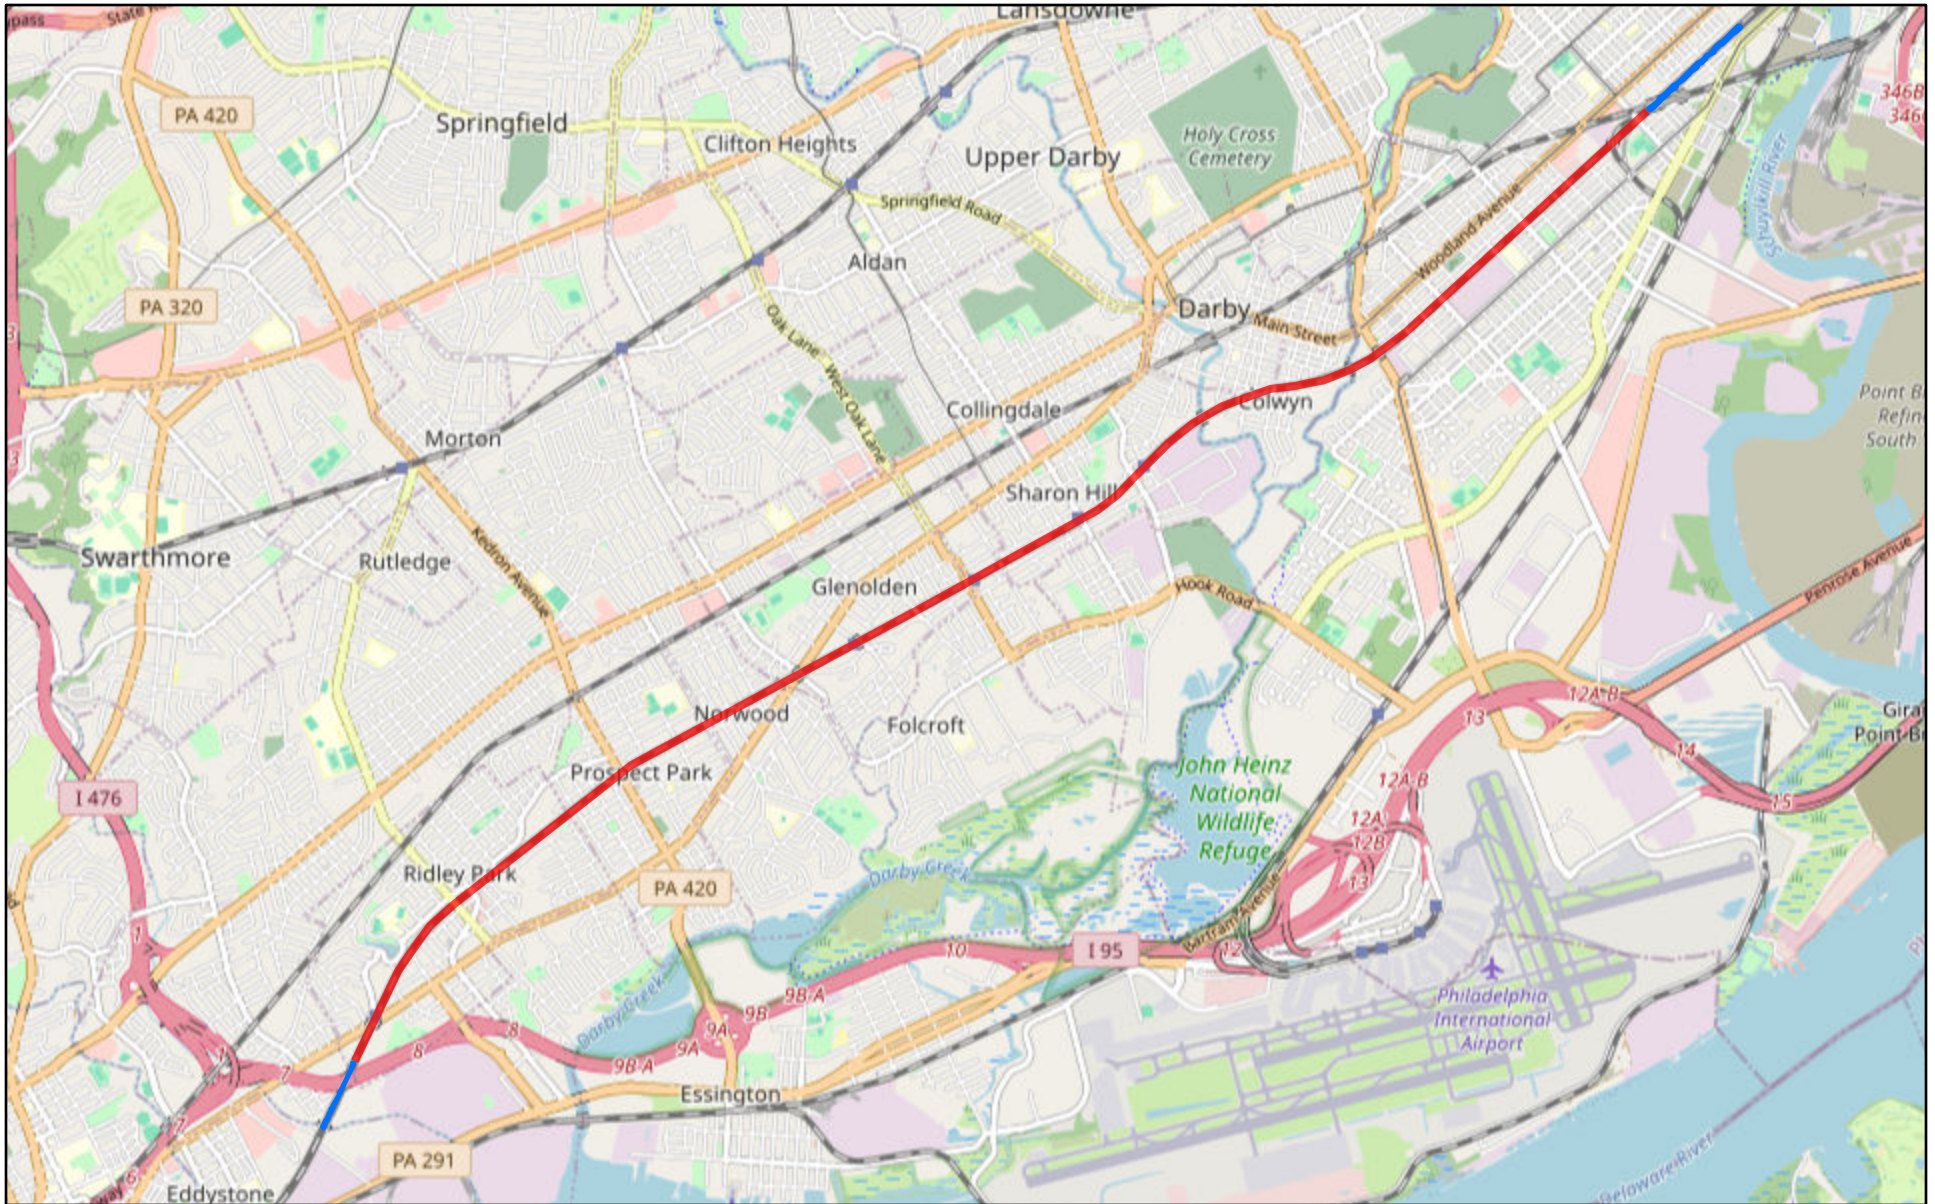

Amtrak TLS/UC Baldwin--Phil Outage - Geo Map

- Interlockings
- Work Area

Outage Dates:
 Phil to Baldwin (North to South) 3 Track - Mon 3/30/26 to Mon 7/6/26
 Baldwin to Phil (South to North) 2 Track - Mon 7/6/26 to Mon 10/19/26

Map data © OpenStreetMap contributors, CC-BY-SA